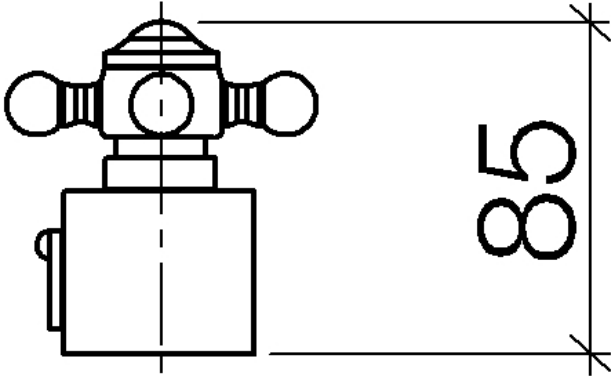

## MADISON Temperature control handle - Durabronz (23kt Gold)

---

MADISON

11 420 360

11 420 360

11 420 360

Parts for other finishes can be found here: [Chrome](#)

Spare parts list

No.	Item Number	Name	Quantity used	Delivery time
1	09 20 36 005-09	handle	1	40
2	09 26 01 016 90	accessories	1	2
3	09 20 83 006 90	handle	1	2
4	09 24 03 119 90	nipple	1	2
6	09 20 36 004-09	handle	4	40
7	90 30 30 027 00 90	screw	1	2
8	09 30 33 004 90	screw	1	2
10	90 21 33 020 00 90	handle	1	2