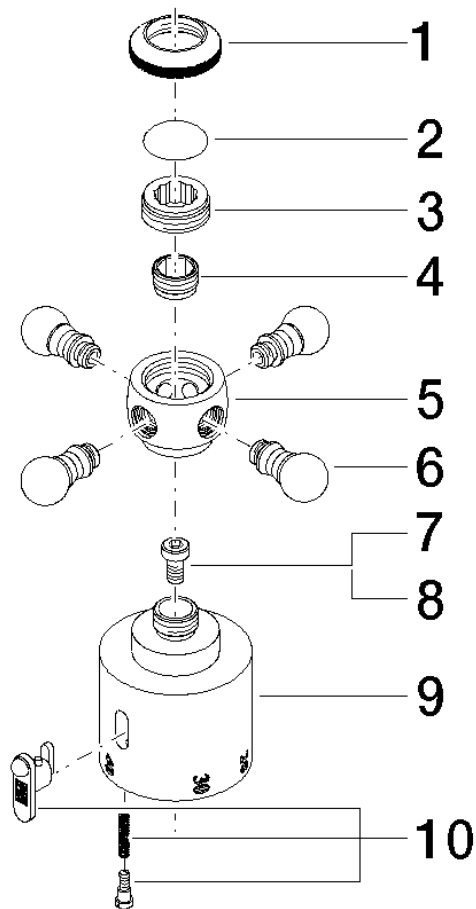

## MADISON Temperature control handle - Durabronz (23kt Gold)

---

MADISON

11 420 360

11 420 360

11 420 360

Parts for other finishes can be found here: [Chrome](#)

Spare parts list

No.	Item Number	Name	Quantity used	Delivery time
1	09 20 36 005-09	handle	1	40
2	09 26 01 016 90	accessories	1	2
3	09 20 83 006 90	handle	1	2
4	09 24 03 119 90	nipple	1	2
6	09 20 36 004-09	handle	4	40
7	90 30 30 027 00 90	screw	1	2
8	09 30 33 004 90	screw	1	2
10	90 21 33 020 00 90	handle	1	2